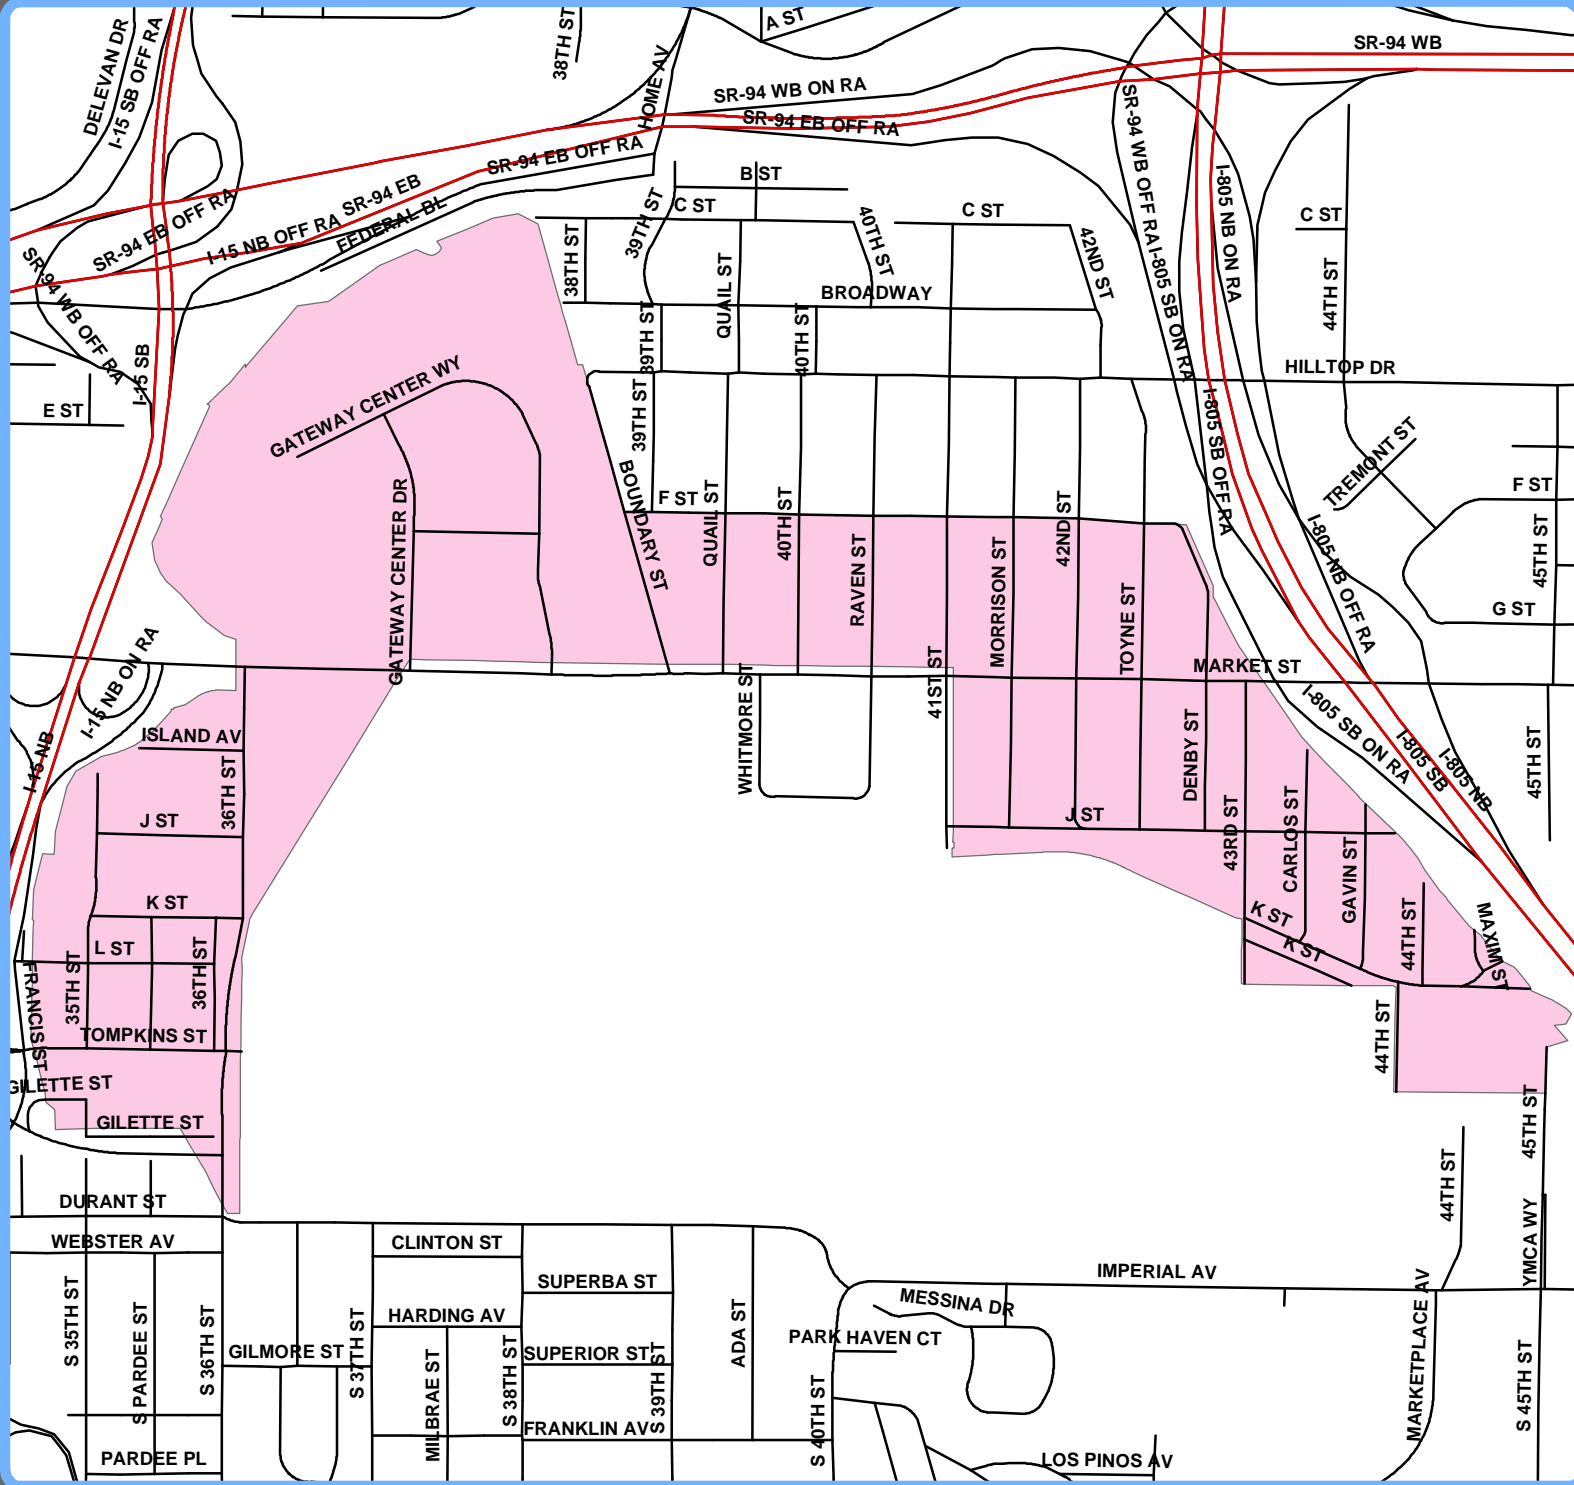

Mount Hope Redevelopment Area

-  FREEWAY
-  HIGHWAY
-  Roads
-  MOUNT HOPE

SanGIS
We Have San Diego Covered!

Map made exclusively for our client by the
San Diego Geographic Information Source
5469 Kearny Villa Road, Suite 102
San Diego, CA 92123
(858) 874-7000
www.sangis.org

For reprints, mapping or additional information
please contact SanGIS.

THIS MAP IS PROVIDED WITHOUT WARRANTY OF ANY KIND,
EITHER EXPRESS OR IMPLIED, INCLUDING BUT NOT LIMITED TO,
THE IMPLIED WARRANTIES OF MERCHANTABILITY AND
FITNESS FOR A PARTICULAR PURPOSE.
Copyright SanGIS. All Rights Reserved.
This product may contain information from the SANDAG
Regional Information System which cannot be reproduced
without the written permission of SANDAG.

Plot Date: 06/30/08